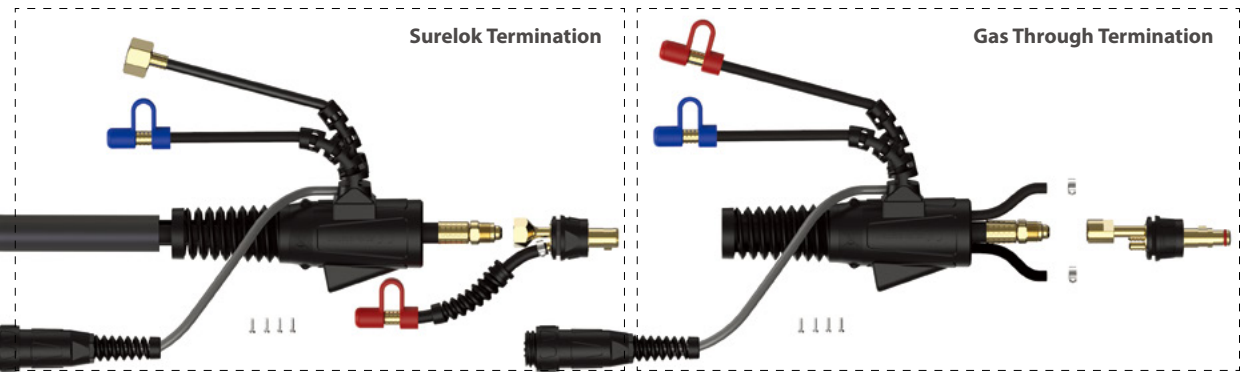

Model

Description	Part No.	
Suregrip Ergo Torch Package	4mt	8mt
	SGT24W-S1-12-SL-WF1-WR1-GS1	SGT24W-S1-25-SL-WF1-WR1-GS1
	SGT24W-S1-12-GT-WF1-WR1	SGT24W-S1-25-GT-WF1-WR1
	Standard torch packages include S1 momentary switch	

Alternative torch packages can be configured using the configurator on page 21

Spare Parts

Part No.	Description
1	PWP24W Torch Body Standard
2	PB5025S Gas Hose Clamp 8.0mm
3	PB5041 Water Hose Clamp 8.7mm
4	PER1MS Momentary Kit
5	PERSWL4 Switch Lead 12.5ft
	PERSWL8 Switch Lead 25ft
6	PERSP1 Screw Pack
7	PERH100N Suregrip Small Ergo Tig Handle
8	PERKJ100 Small Knuckle Joint and Lock Nut
9	PERLC100-08 Leather Cover x 0.8mt
10	PERJK100 Joining Repair Kit

Part No.	Description
11	PERNCS-32 Neoprene Cover x 3.2mt
	PERNCS-72 Neoprene Cover x 7.2mt
12	PERCO100-40 Sheath x 12.5ft Inc Leather Cover
	PERCO100-80 Sheath x 25ft Inc Leather Cover

For more information please refer to the following sections:

- Master Wear Parts Table Pages 51-57
- Wear Parts Configuration Table Pages 62-67
- Rear-End / Cable Parts Pages 68-71

SGT 24W Suregrip Ergo Tig Torch Range

Rating: 180A DC, 125A AC @ 100% duty cycle. Electrode Size: 0.5-2.4mm / 0.020"-3/32"